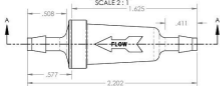

SECTION A-A
SCALE 2:1

Ultra-Sonically Welded (Non-Serviceable)